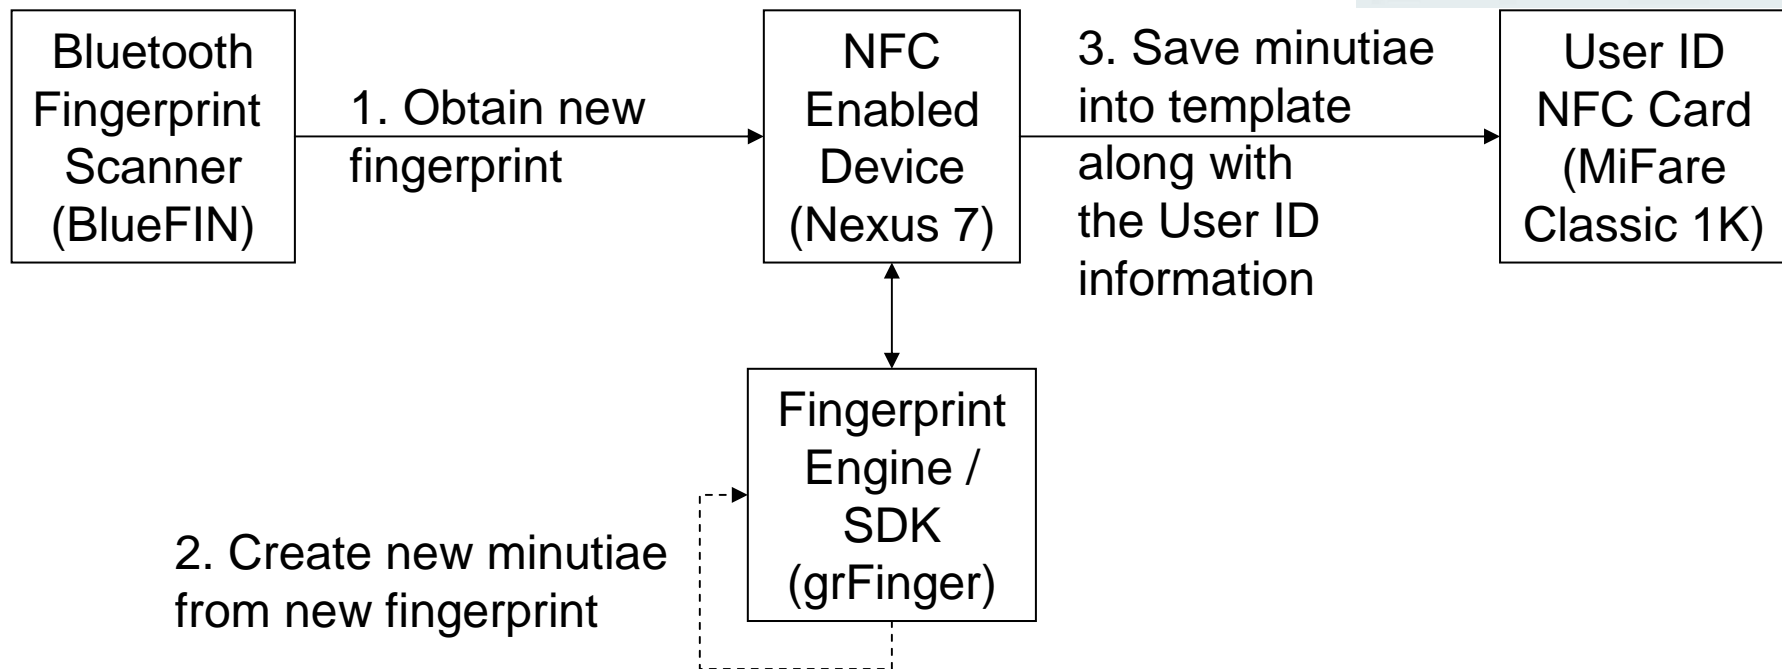

# Workflow Setup Illustration

BlueFIN - Bluetooth  
Fingerprint Scanner

NFC Enabled  
Device (Nexus 7)

User ID NFC Card  
(MiFare Classic 1K)

# New Fingerprint Enrolment

# Fingerprint ID Verification (1 to 1)