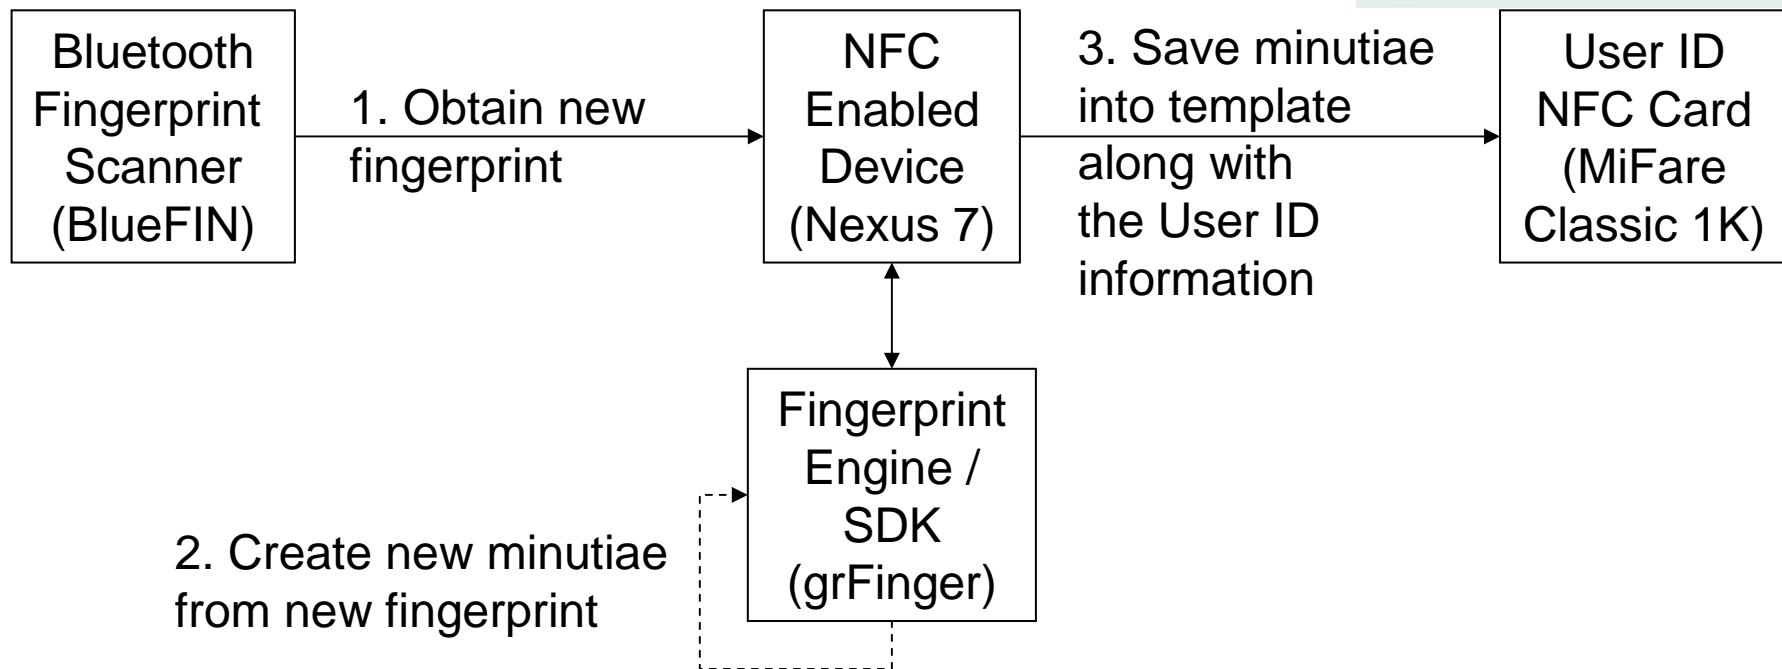

BlueFIN

Integration with NFC

Workflow Setup Illustration

BlueFIN - Bluetooth
Fingerprint Scanner

NFC Enabled
Device (Nexus 7)

User ID NFC Card
(MiFare Classic 1K)

New Fingerprint Enrolment

Fingerprint ID Verification (1 to 1)